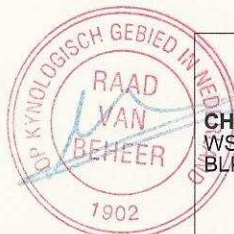

AMERICAN KENNEL CLUB • FOUNDED 1884

Opgenomen als "American Akita"

Certified Pedigree

Sire CH REGALIA'S FYRESTONE
WS08810001 (02-07) OFA24G RD BLK MSK
WH MKGS AKC DNA #V478778

CH REGALIA'S STONEWASHED

WS34812505
AKITA MALE RD BLK MSK WH MKGS
Date Whelped: 06/30/2010
Breeder: CAROL LAUBSCHER

Dam CH REGALIA'S AVANT GARDE
WS28438101 (11-10) BLK BLK MSK WH
MKGS

AMERICAN
KENNEL CLUB®

James P. Bowley
Executive Secretary

The Seal of The American Kennel Club affixed hereto certifies that this pedigree was compiled from official Stud Book records on June 11, 2011.